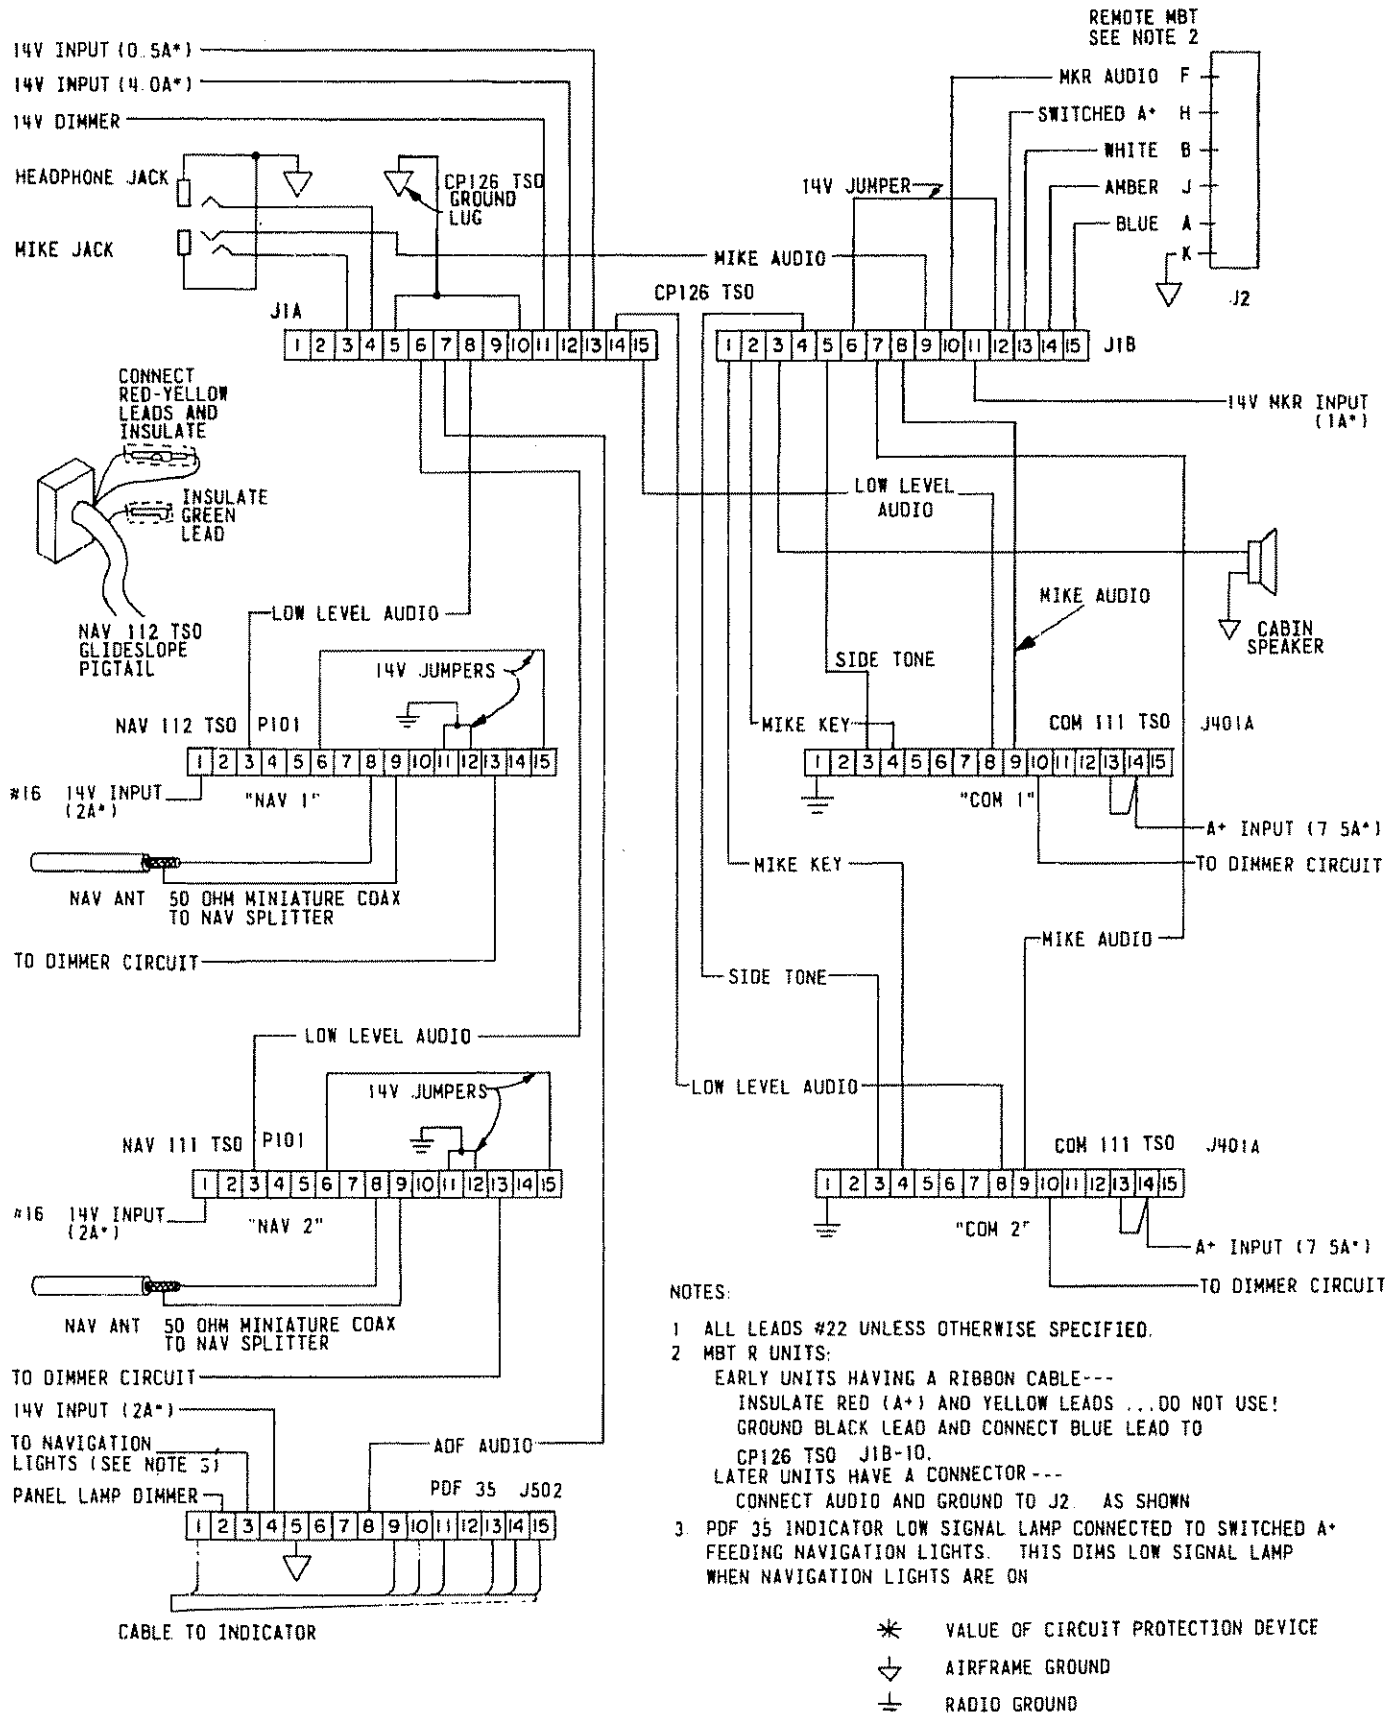

# NARCO AVIONICS CP 125 and CP 126

FIGURE 2-13. 14V CP 126 SPECTRUM LINE INSTALLATION WIRING